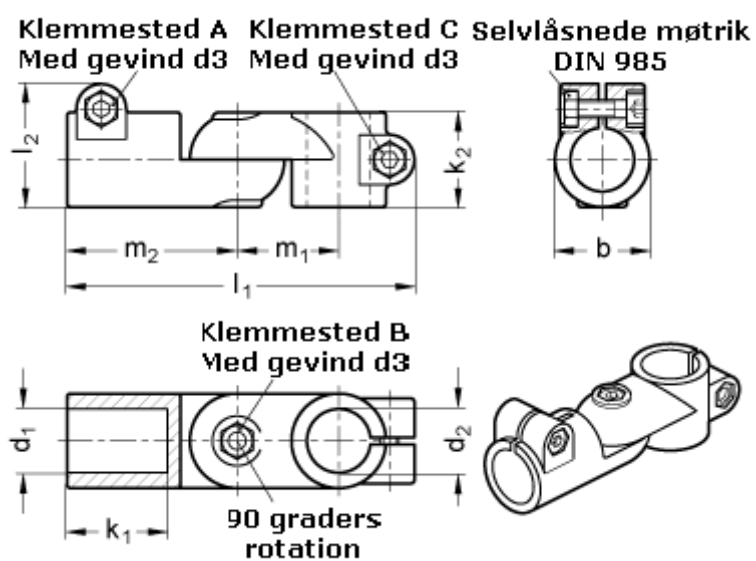

Article number: 20284B25B20T2SW

Description: E+G Swivel connector joint  
GN284-B25-B20-2-SW

## Measures

$b = 40$	$m_1 = 43$
$d_1 = B25$	$m_2 = 72$
$d_2 = B20$	
$d_3 = M 8$	
$k_1 = 42.5$	
$k_2 = 40$	
$l_1 = 147$	
$l_2 = 52.0$	